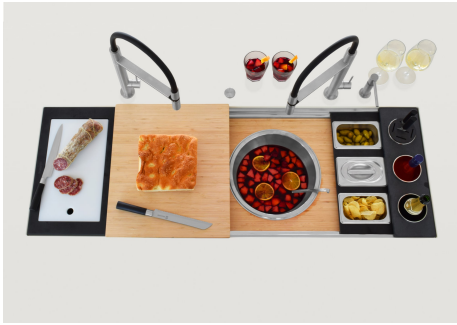

TECHNICAL DATA

Happy Hour Optional accessories / Accessori opzionali

The "rails" system makes it possible to use a combination of numerous accessories. Grids, chopping boards, utensils' ranging system, bowls and containers of different dimensions can be alternated in the workspace with a simple gesture, and can easily be stacked, in order to be on hand at all times.

Happy Hour Level 4

Compatible accessories/Accessori compatibili:

8100 600

GALLERY

EQUIPMENT

Bamboo chopping board
8200 002

Black grid
8100 600

OPTIONAL ACCESSORIES