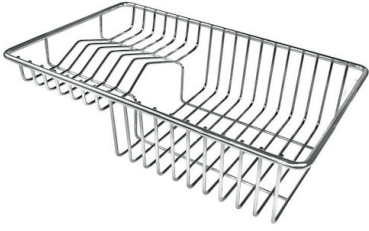

Graters kit with ring-holder and food collection tray
8159 101

* only in combination with the accessory 8100 627 or 8644 101

HDPE + Black Twin chopping board
8100 627

HPDE Twin chopping board
8644 101

Kit bowl Ø30 cm with bamboo support
8200 601

Kit multi-bowl
8100 628

Knives-holder
8100 030

* only in combination with the accessory 8100 621 or 8100 626

Stainless steel perforated tray
8151 000

* only in combination with the accessory 8100 627 or 8644 101

Stainless steel plate rack

8100 303

* only in combination with the accessory
8100 627 or 8644 101

Steel tray

1778 000

* only in combination with the accessory
8200 601

Walnut-wood chopping board

8642 000