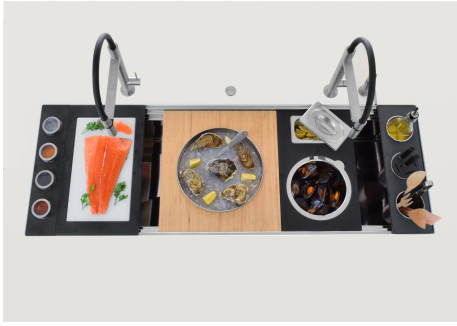

Happy Hour Level 4

Compatible accessories/Accessori compatibili:

8100 600

GALLERY

EQUIPMENT

Bamboo chopping board
8200 002

Black grid
8100 600

OPTIONAL ACCESSORIES

2 Bowls set
8100 623

3 Bottles-holder set
8100 621

3 Bottles-holder set
8100 626

3 Bowls set
8100 622

3 Bowls set
8100 624

4 Spices-holder set
8100 620

4 Spices-holder set
8100 625

Glass chopping board
8631 300